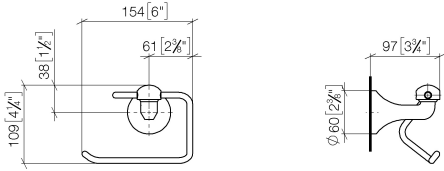

83 500 361

- width 145mm
- height 120 mm
- 95mm projection

	Chrome	83 500 361-00
	Brushed Platinum	83 500 361-06
	Platinum	83 500 361-08
	Durabress (23kt Gold)	83 500 361-09
	Brushed Durabress (23kt Gold)	83 500 361-28
	Brushed Dark Platinum	83 500 361-99

83 500 361

mm [inches]

83 500 361

Parts for other finishes can be found here: Brushed Platinum

Spare parts list

No.	Item Number	Name	Quantity used	Delivery time
1	08 18 70 501-00	bow	1	10
2	08 18 40 505 90	sleeve	2	2
3	04 31 11 140 00 90	pin	2	2
4	05 17 97 507 00 90	fixing set	1	2