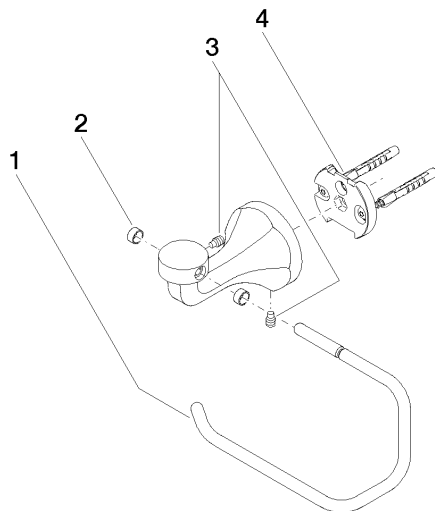

83 500 361

- width 145mm
- height 120 mm
- 95mm projection

	Chrome	83 500 361-00
	Brushed Platinum	83 500 361-06
	Platinum	83 500 361-08
	Durabress (23kt Gold)	83 500 361-09
	Brushed Durabress (23kt Gold)	83 500 361-28
	Brushed Dark Platinum	83 500 361-99

83 500 361

mm [inches]

83 500 361

Parts for other finishes can be found here: Brushed Platinum

Spare parts list

No.	Item Number	Name	Quantity used	Delivery time
1	08 18 70 501-00	bow	1	10
2	08 18 40 505 90	sleeve	2	2
3	04 31 11 140 00 90	pin	2	2
4	05 17 97 507 00 90	fixing set	1	2